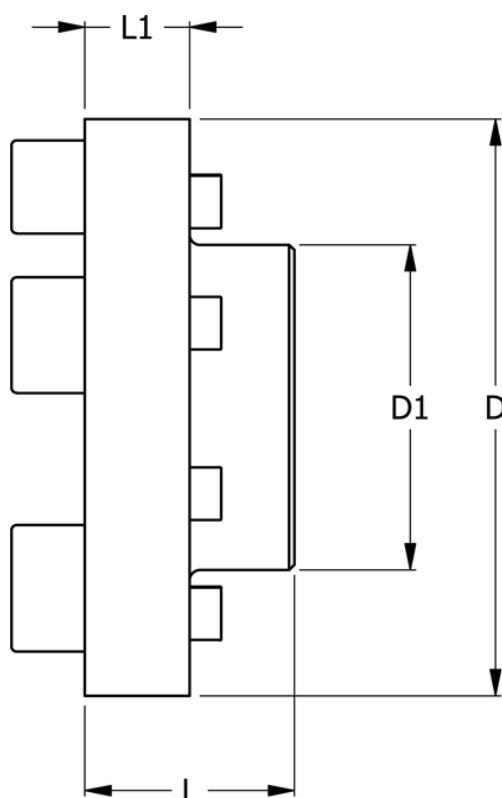

Article number: 330644023A
Description: Coupling N-Eupex str. 440
Part 2 & 3 without bore

Measures

D	= 440
D1	= 265
L	= 180
L1	= 64
Max bore	= 160
Torque (N m)	= 13500